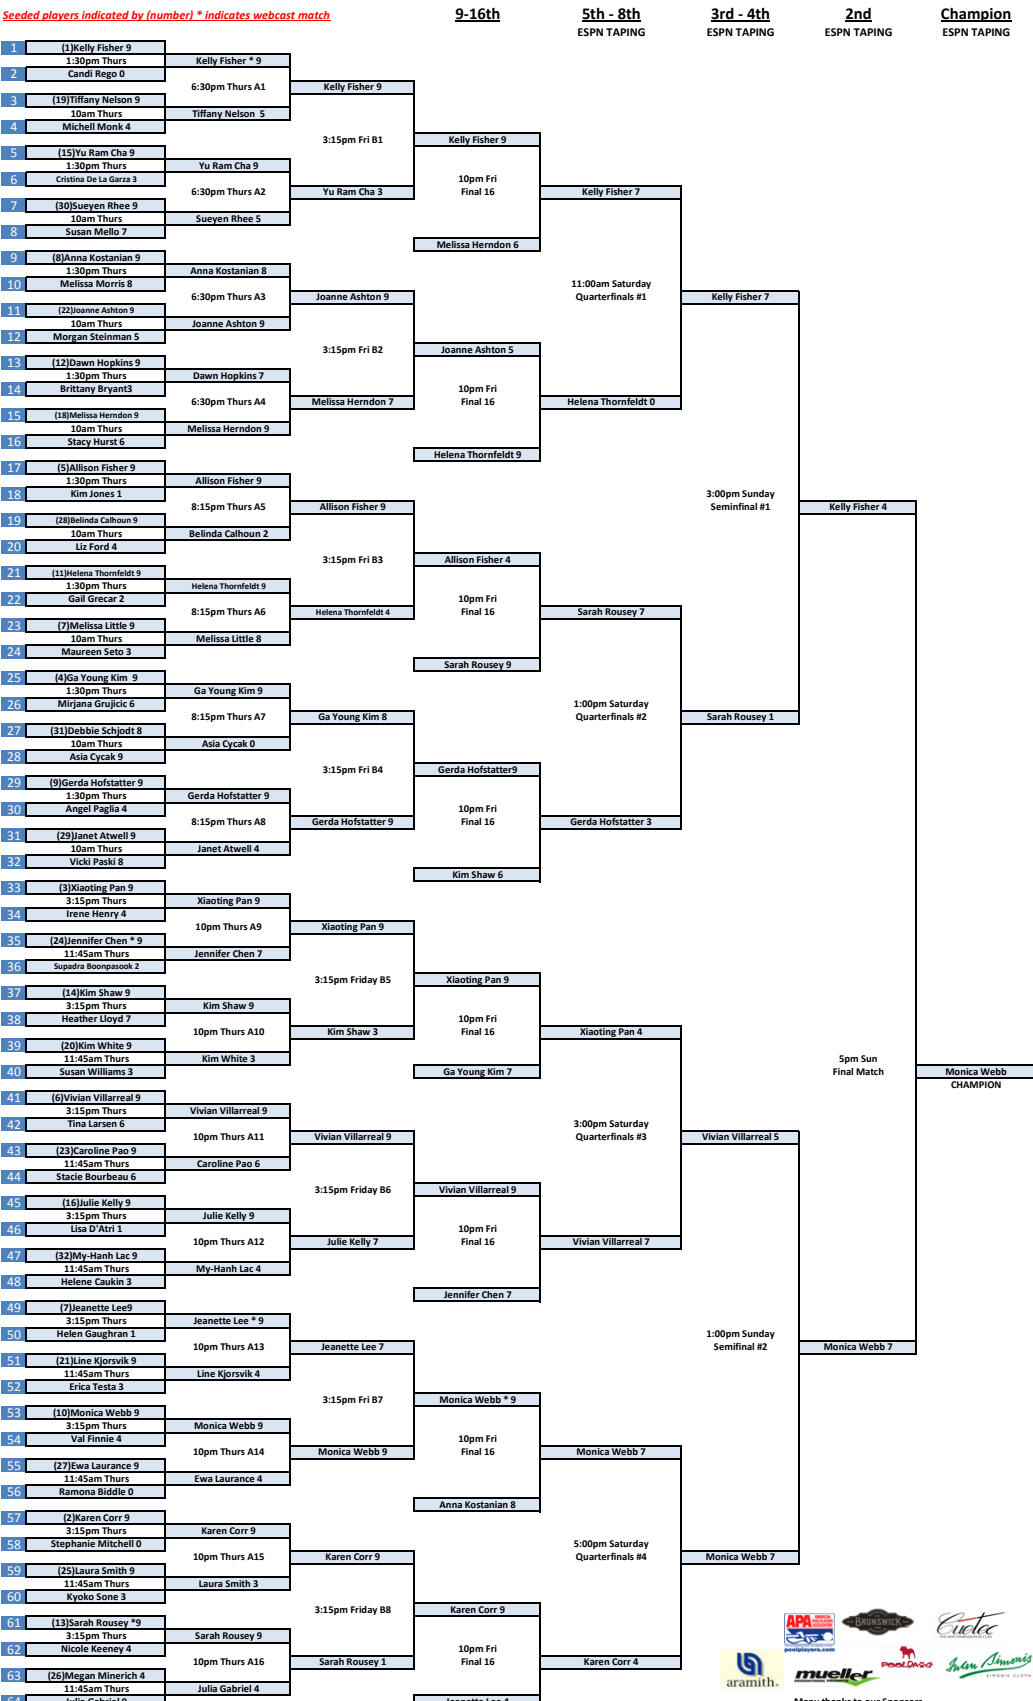

Monica Webb
CHAMPION

2018 WPBA Tour Championships Top 16 Redraw to Single Elimination

Final 8 on one loss side blind draw into final 8 on winner's side

One Loss Side